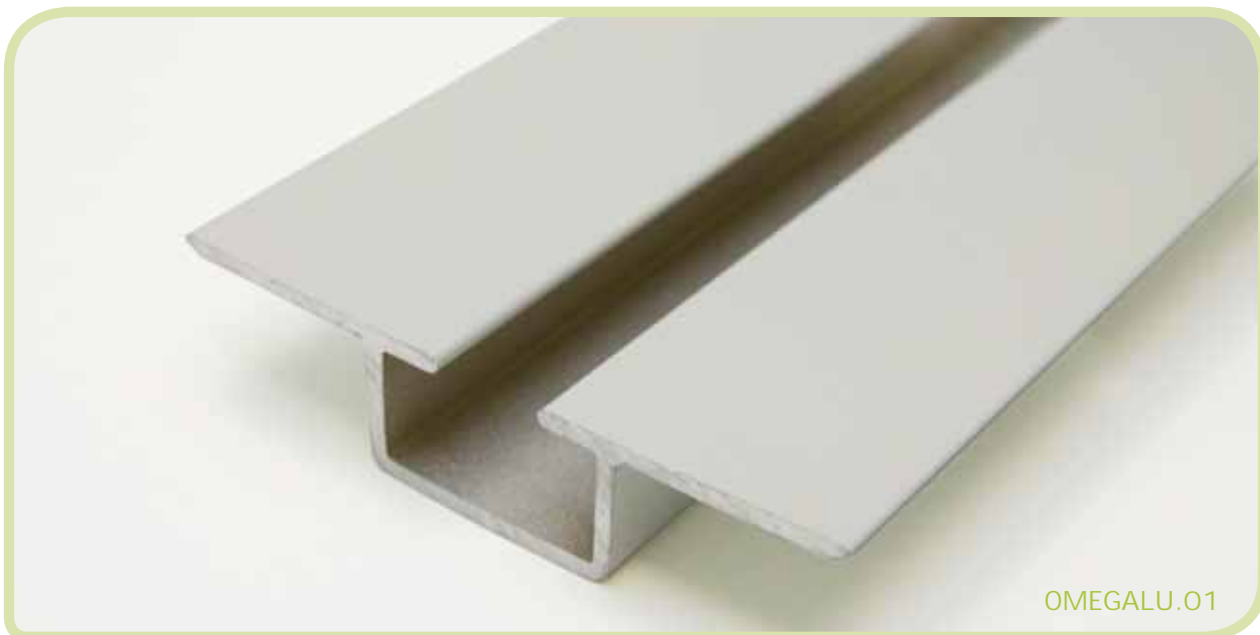

Ceiling suspensions

Aluminium

Omega profile

Ref	Size A	Size B	Length
OMEGALU.01	29 mm	130 mm	6 lm

Standard RAL colours:

9002

Metal square nut for Omega suspension profile.

Ref	Thread size	A size	B size	
A.95	M10	40 mm	40 mm	200 pcs