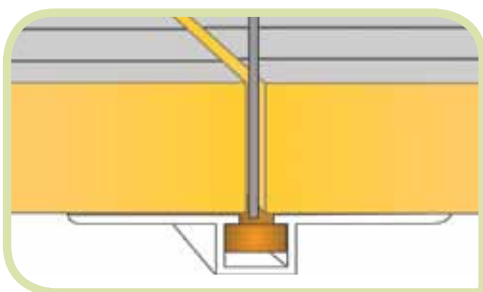

Ceiling suspensions

Aluminium

Omega profile

Ref	Size A	Size B	Length
OMEGALU.01	29 mm	130 mm	6 lm

Standard RAL colours:

9002

Metal square nut for Omega suspension profile.

Ref	Thread size	A size	B size	
A.95	M10	40 mm	40 mm	200 pcs