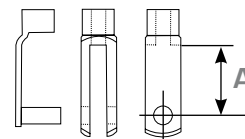

## Aluminium T suspension profile

Ref	Size A	Size B	Length
T.ALU.01	84 mm	64 mm	4 lm

Standard RAL colours:

9002 9010

Galvanised steel fixation for T-suspension profile.

Ref	Thread size	A size	
A.93	M08	31 mm	100 pcs
A.88	M10	40 mm	100 pcs
A.94	M12	49 mm	50 pcs

Connector for Steel T-suspension profile

Ref	
TST.CON	52 sets

It's the user's responsibility to check, handle and install in compliance with the building regulations, the safety factors and according to the professional know-how... in application at the location of installation. Technical data available upon written request.