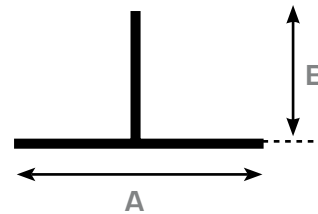

## Aluminium T suspension profile

Ref	Size A	Size B	Length
T.ALU.01	84 mm	64 mm	4 lm

Standard RAL colours:

9002 9010

Galvanised steel fixation for T-suspension profile.

Ref	Thread size	A size	
A.93	M08	31 mm	100 pcs
A.88	M10	40 mm	100 pcs
A.94	M12	49 mm	50 pcs