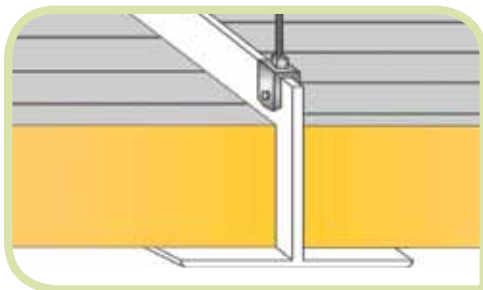

## Aluminium T suspension profile

Ref	Size A	Size B	Length
T.ALU.01	84 mm	64 mm	4 lm

Standard RAL colours:

9002 9010

Galvanised steel fixation for T-suspension profile.

Ref	Thread size	A size	
A.93	M08	31 mm	100 pcs
A.88	M10	40 mm	100 pcs
A.94	M12	49 mm	50 pcs

Connector for Steel T-suspension profile

Ref	
TST.CON	52 sets

It's the user's responsibility to check, handle and install in compliance with the building regulations, the safety factors and according to the professional know-how... in application at the location of installation. Technical data available upon written request.